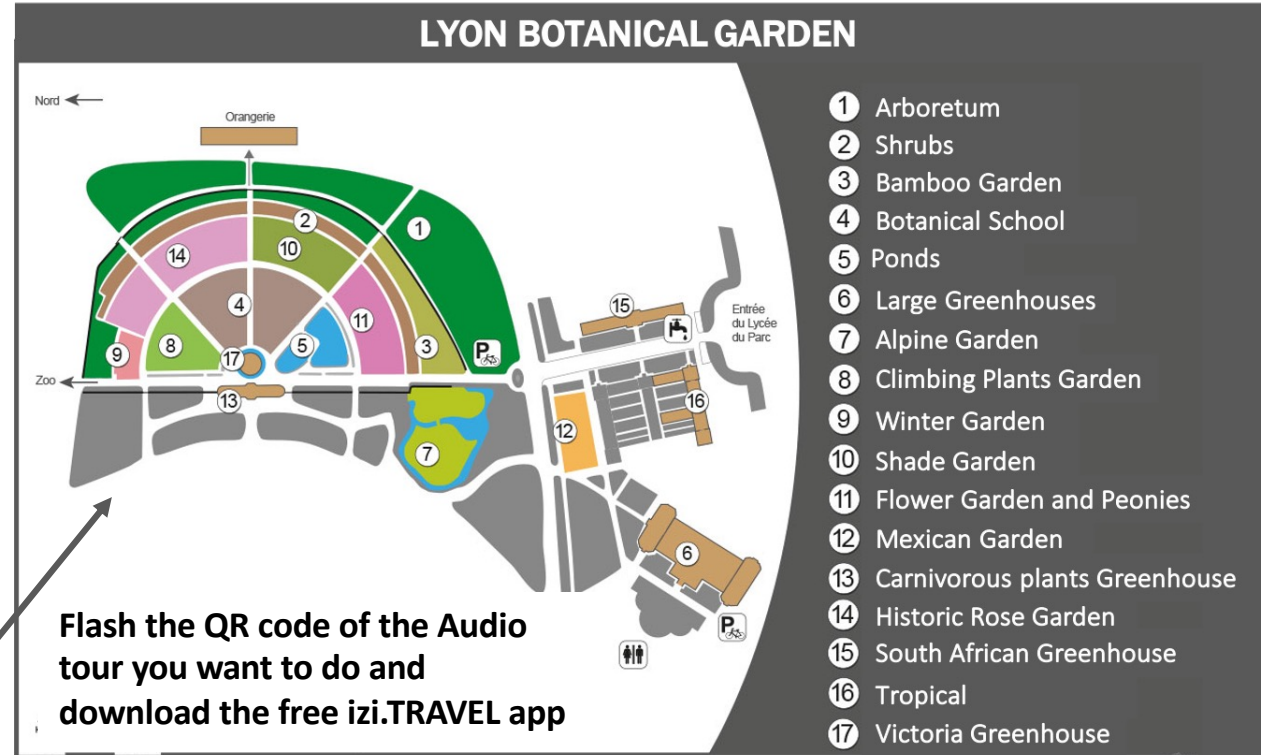

Informations for the visit of the Botanical Garden Wednesday August 24 afternoon

Parc de la Tête d'Or

Opening hours

- 🌸 Park : 6h30-22h30
- 🌸 Outdoor Gardens : 9h-18h
- 🌸 Large Greenhouses : 9h-16h30

Different routes ENS ↔ BOTANICAL GARDEN

Backup option : Tram