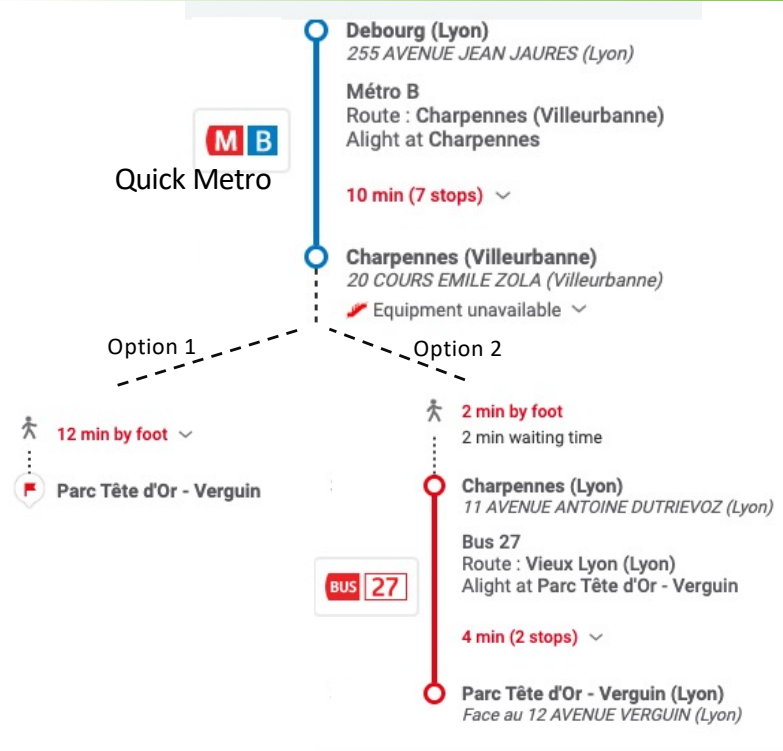

Informations for the visit of the Botanical Garden Wednesday August 24 afternoon

Parc de la Tête d'Or

Opening hours

- 🌸 Park : 6h30-22h30
- 🌸 Outdoor Gardens : 9h-18h
- 🌸 Large Greenhouses : 9h-16h30

Different routes ENS ↔ BOTANICAL GARDEN

Backup option : Tram