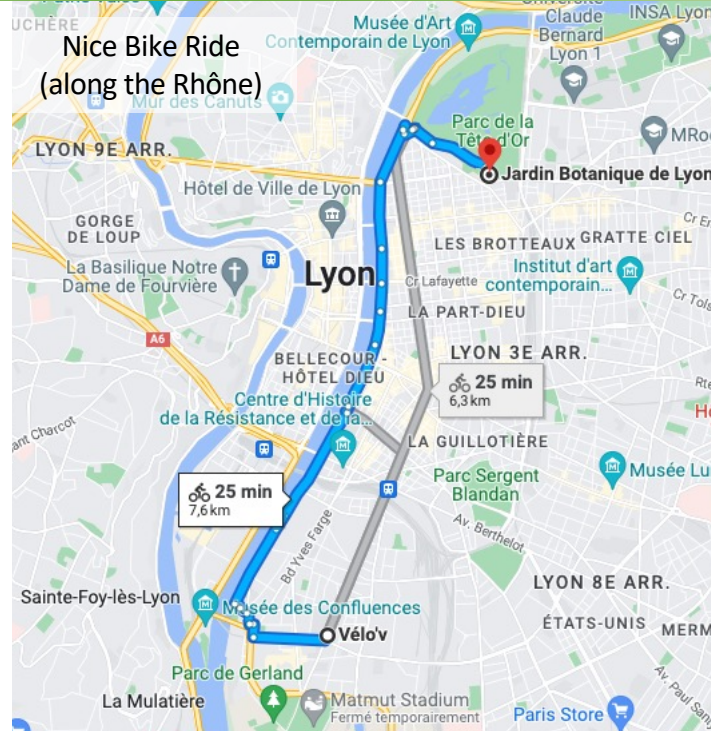

Informations for the visit of the Botanical Garden Wednesday August 24 afternoon

Parc de la Tête d'Or

Opening hours

- 🌸 Park : 6h30-22h30
- 🌸 Outdoor Gardens : 9h-18h
- 🌸 Large Greenhouses : 9h-16h30

Different routes ENS ↔ BOTANICAL GARDEN