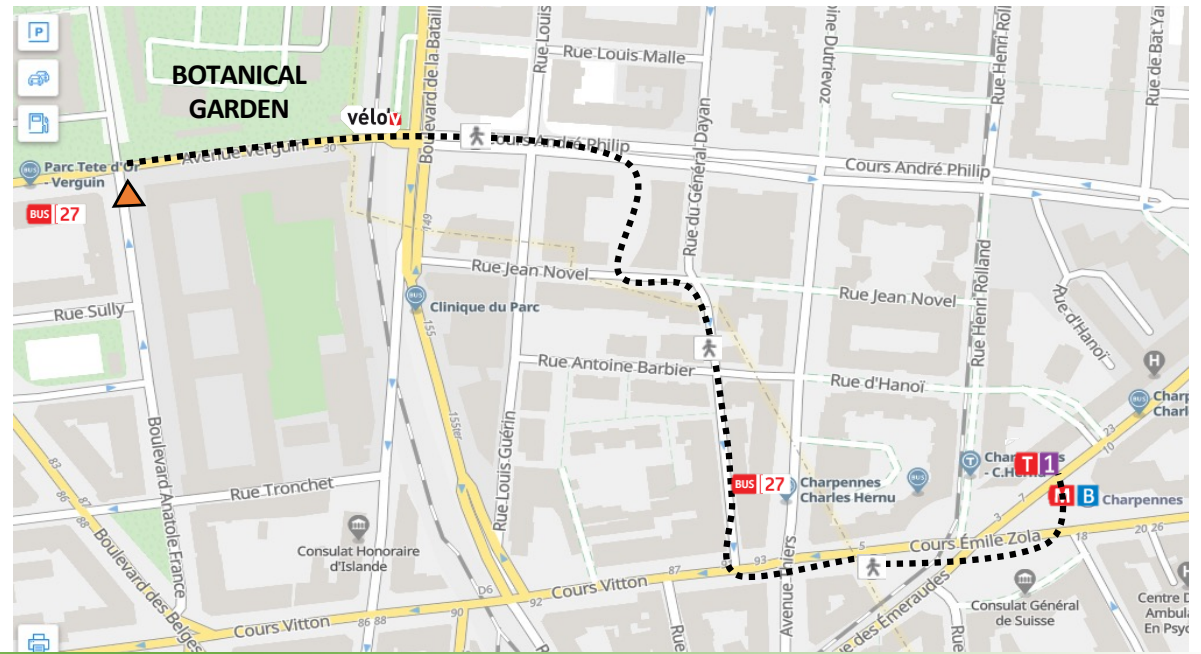

Informations for the visit of the Botanical Garden Wednesday August 24 afternoon

Parc de la Tête d'Or

Opening hours

- 🌸 Park : 6h30-22h30
- 🌸 Outdoor Gardens : 9h-18h
- 🌸 Large Greenhouses : 9h-16h30

Different routes ENS ↔ BOTANICAL GARDEN

Backup option : Tram